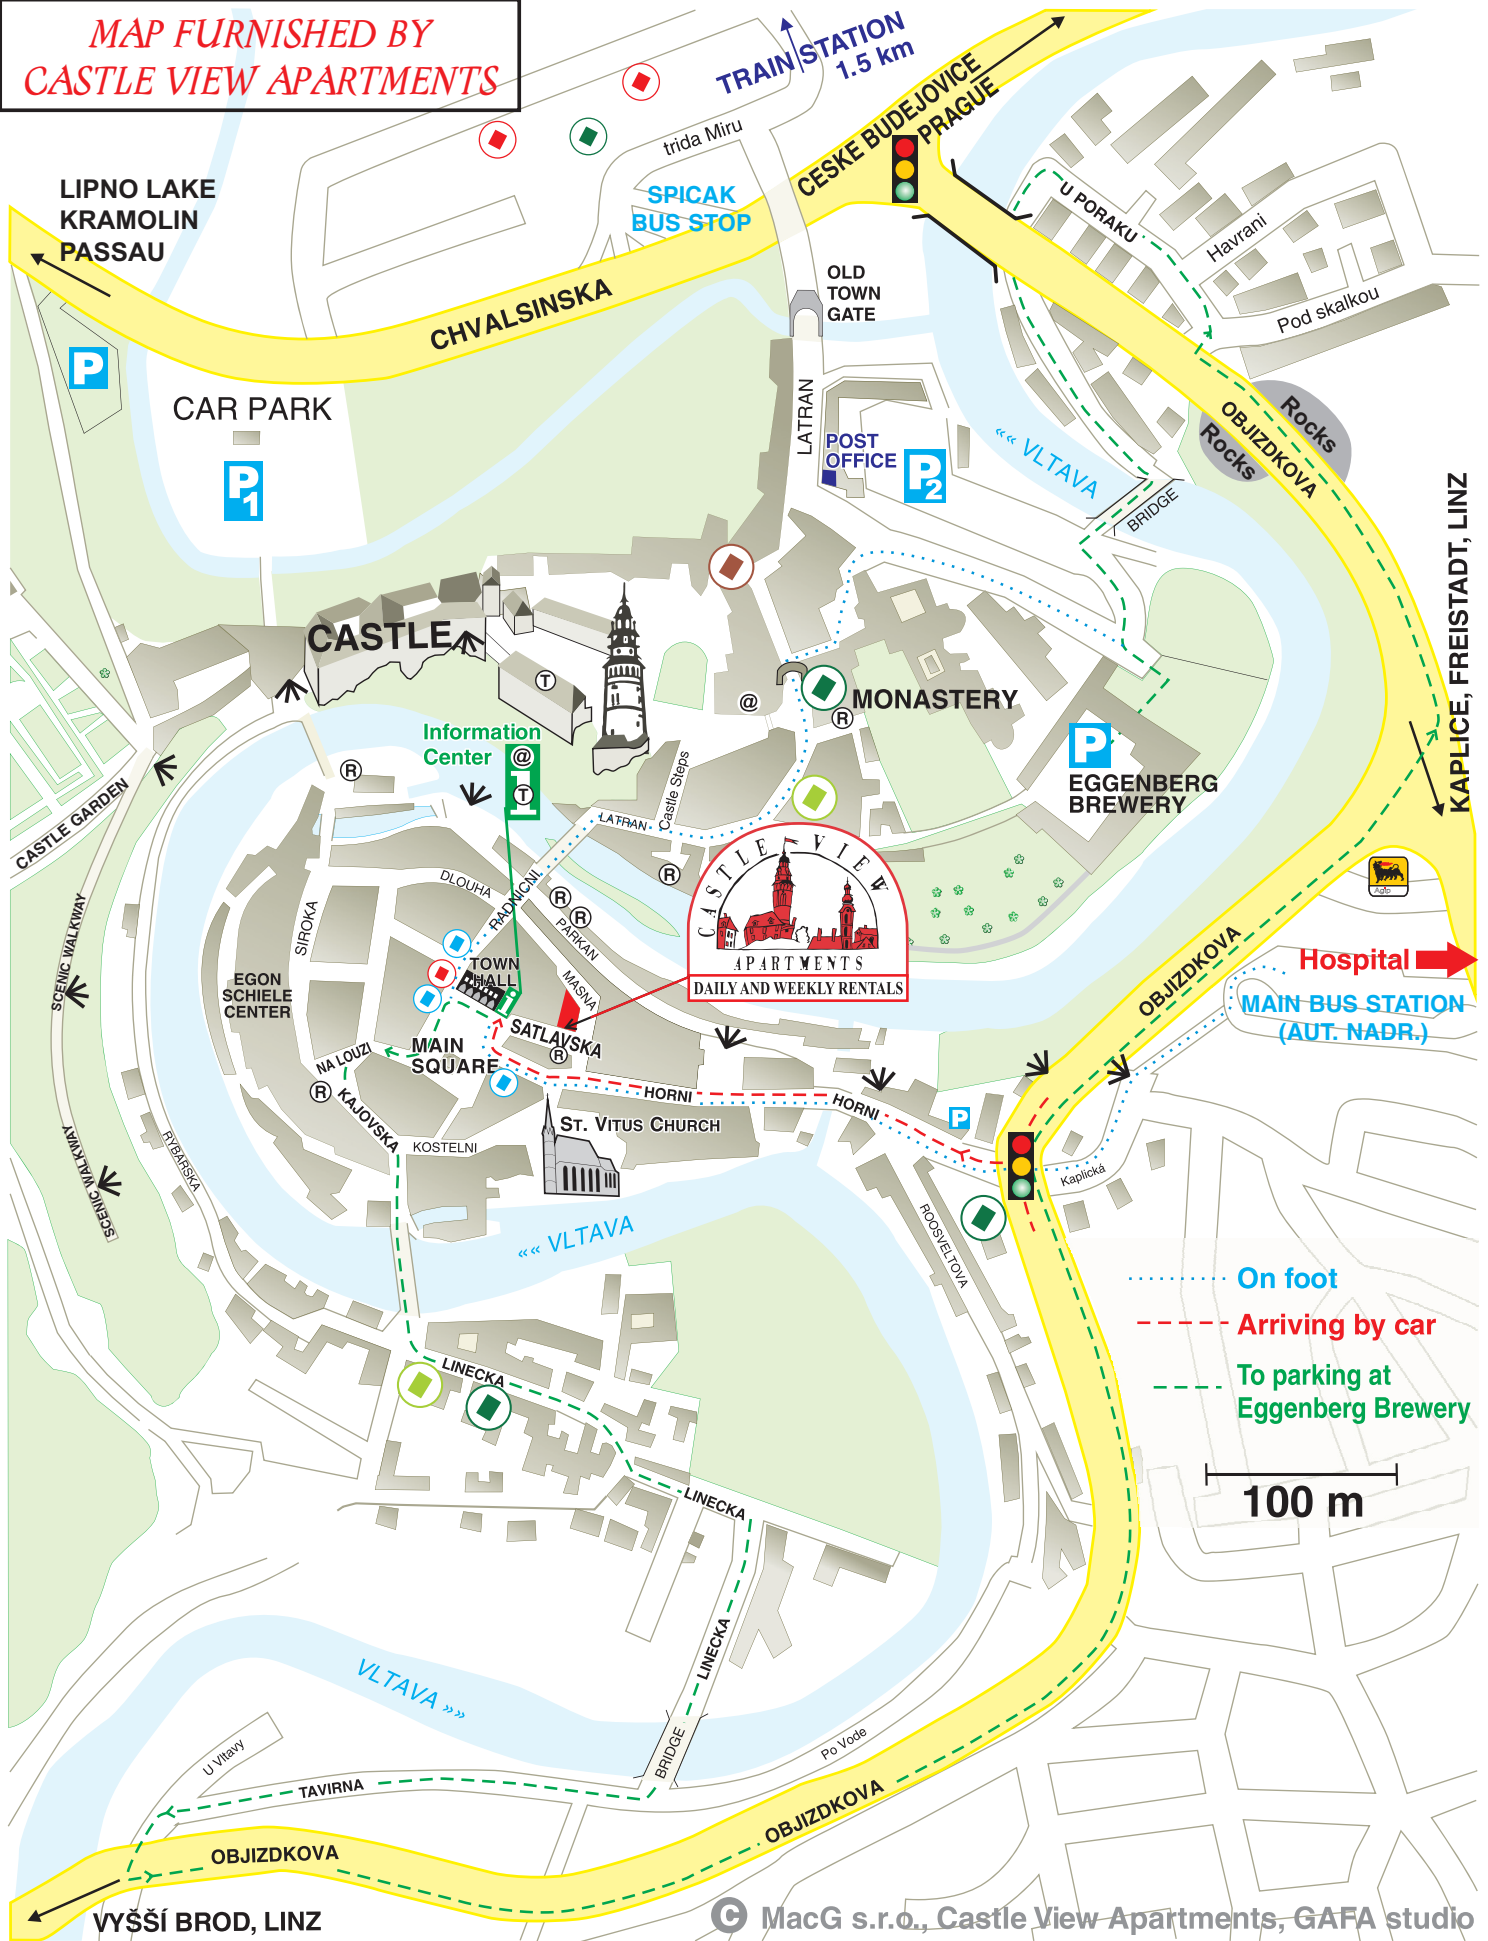

**MAP FURNISHED BY
CASTLE VIEW APARTMENTS**

© MacG s.r.o., Castle View Apartments, GAFA studio

ATM and Bank

Supermarket

Pharmacy

Suggested Restaurants

Toiletries and Misc. Supplies

Laundromat and Lobobus

Internet to Check Email

Ticket Office

Photo Ops

Hospital and First Aid Clinic are across the street from bus station